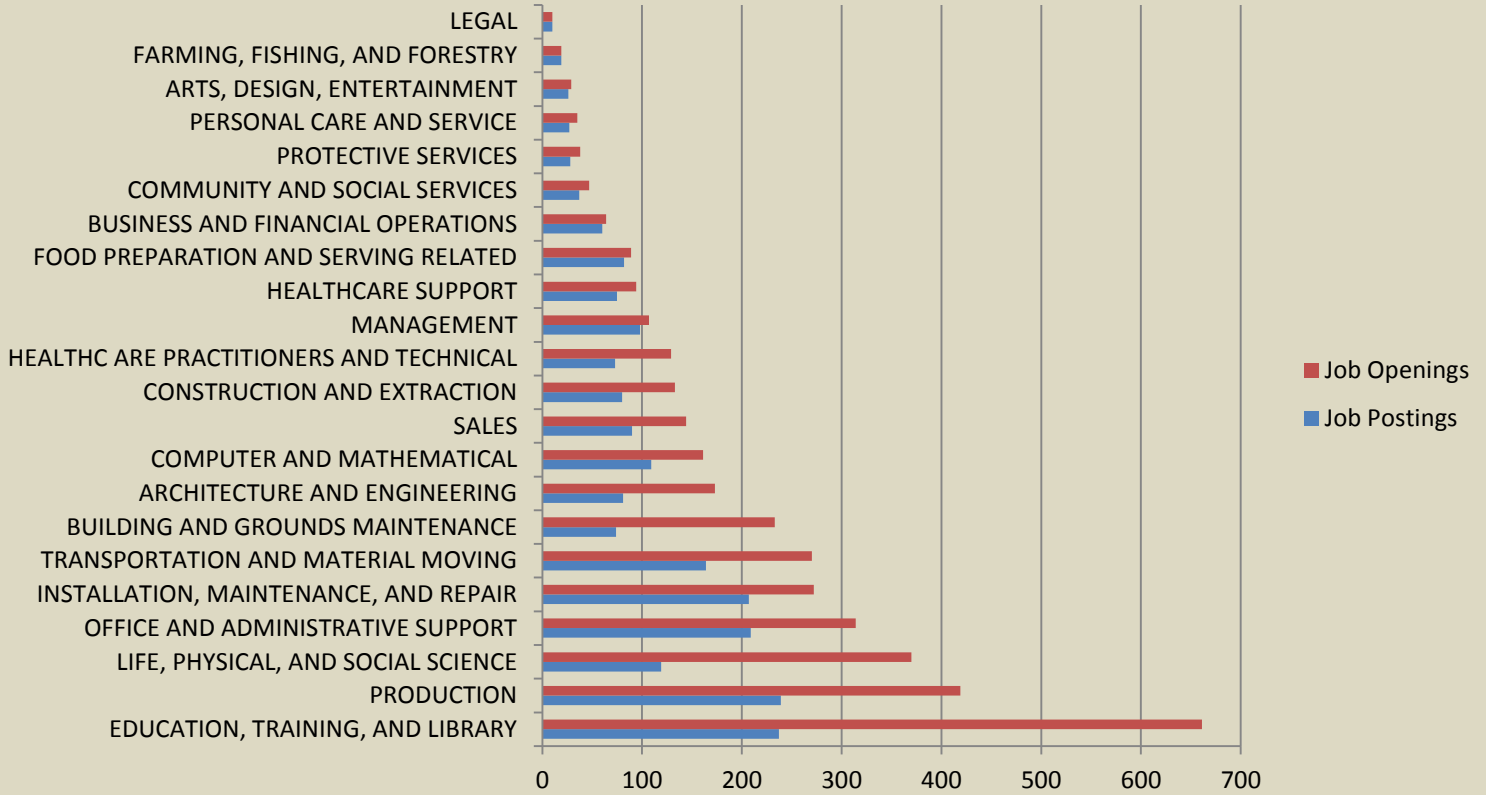

December Supply and Demand

LIFE, PHYSICAL, AND SOCIAL SCIENCE	can be a one-to-many relationship (one posting or one job seeker can have multiple occupations that span multiple occupational categories)	119	370
OFFICE AND ADMINISTRATIVE SUPPORT		209	314
INSTALLATION, MAINTENANCE, AND REPAIR	Equal opportunity employer/program. Auxiliary aids and services are available upon request to individuals with disabilities.	207	272
TRANSPORTATION AND MATERIAL MOVING	Relay Texas (800) 735-2989 TDD (800) 735-2988 (Voice) TTY (979) 595-2819	164	270
BUILDING AND GROUNDS MAINTENANCE		74	233
ARCHITECTURE AND ENGINEERING		81	173
COMPUTER AND MATHEMATICAL		109	161
SALES		90	144
CONSTRUCTION AND EXTRACTION		80	133
HEALTHCARE PRACTITIONERS AND TECHNICAL		73	129
MANAGEMENT		98	107
HEALTHCARE SUPPORT		75	94
FOOD PREPARATION AND SERVING RELATED		82	89
BUSINESS AND FINANCIAL OPERATIONS		60	64
COMMUNITY AND SOCIAL SERVICES		37	47
PROTECTIVE SERVICES		28	38
PERSONAL CARE AND SERVICE		27	35
ARTS, DESIGN, ENTERTAINMENT		26	29
FARMING, FISHING, AND FORESTRY		19	19
LEGAL		10	10