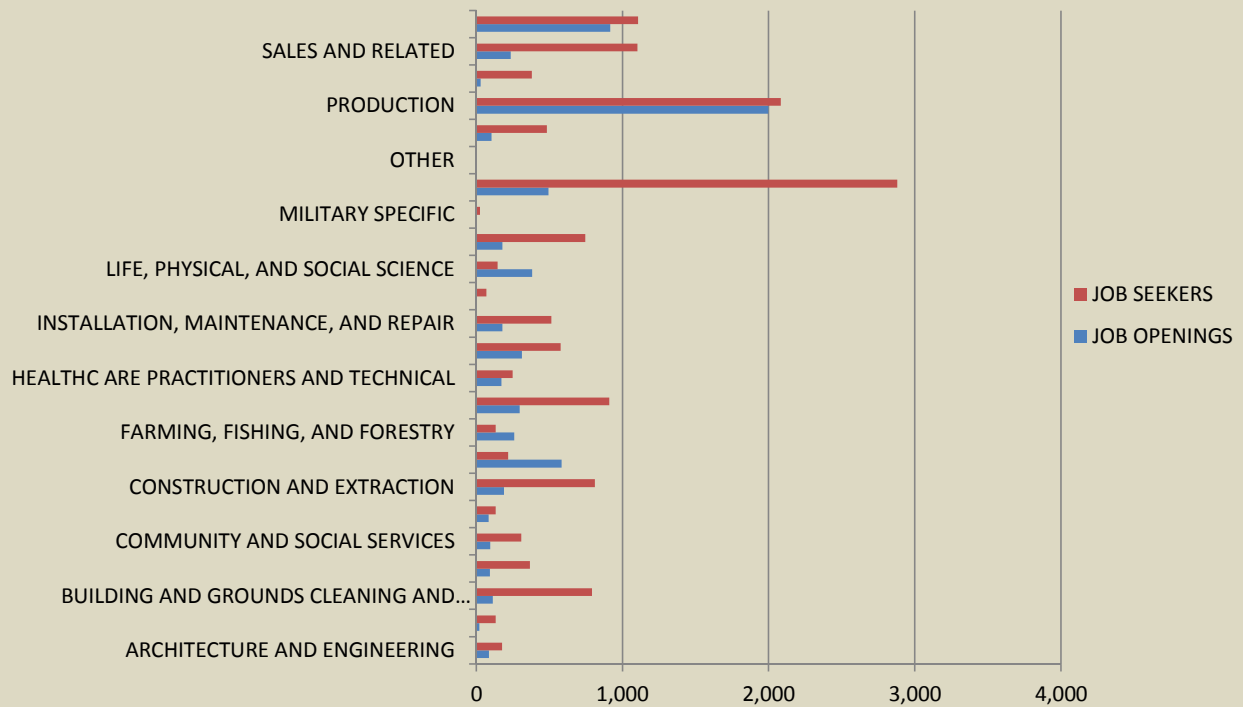

## Julv 2016 Supply and Demand

OCCUPATIONAL CATEGORY	JOB OPENINGS	JOB SEEKERS
ARCHITECTURE AND ENGINEERING	87	176
ARTS, DESIGN, ENTERTAINMENT, SPORTS, AND MEDIA	20	131
BUILDING AND GROUNDS CLEANING AND MAINTENANCE	112	791
BUSINESS AND FINANCIAL OPERATIONS	92	367
COMMUNITY AND SOCIAL SERVICES	95	308
COMPUTER AND MATHEMATICAL	84	133
CONSTRUCTION AND EXTRACTION	188	811
EDUCATION, TRAINING, AND LIBRARY	582	218
FARMING, FISHING, AND FORESTRY	260	132
FOOD PREPARATION AND SERVING RELATED	297	909
HEALTHCARE PRACTITIONERS AND TECHNICAL	172	248
HEALTHCARE SUPPORT	311	577
INSTALLATION, MAINTENANCE, AND REPAIR	177	514
LEGAL	2	69
LIFE, PHYSICAL, AND SOCIAL SCIENCE	381	145
MANAGEMENT	178	746
MILITARY SPECIFIC		25
OFFICE AND ADMINISTRATIVE SUPPORT	493	2,879
OTHER		1
PERSONAL CARE AND SERVICE	103	483
PRODUCTION	1,998	2,083
PROTECTIVE SERVICES	29	379
SALES AND RELATED	235	1,101
TRANSPORTATION AND MATERIAL MOVING	915	1,107