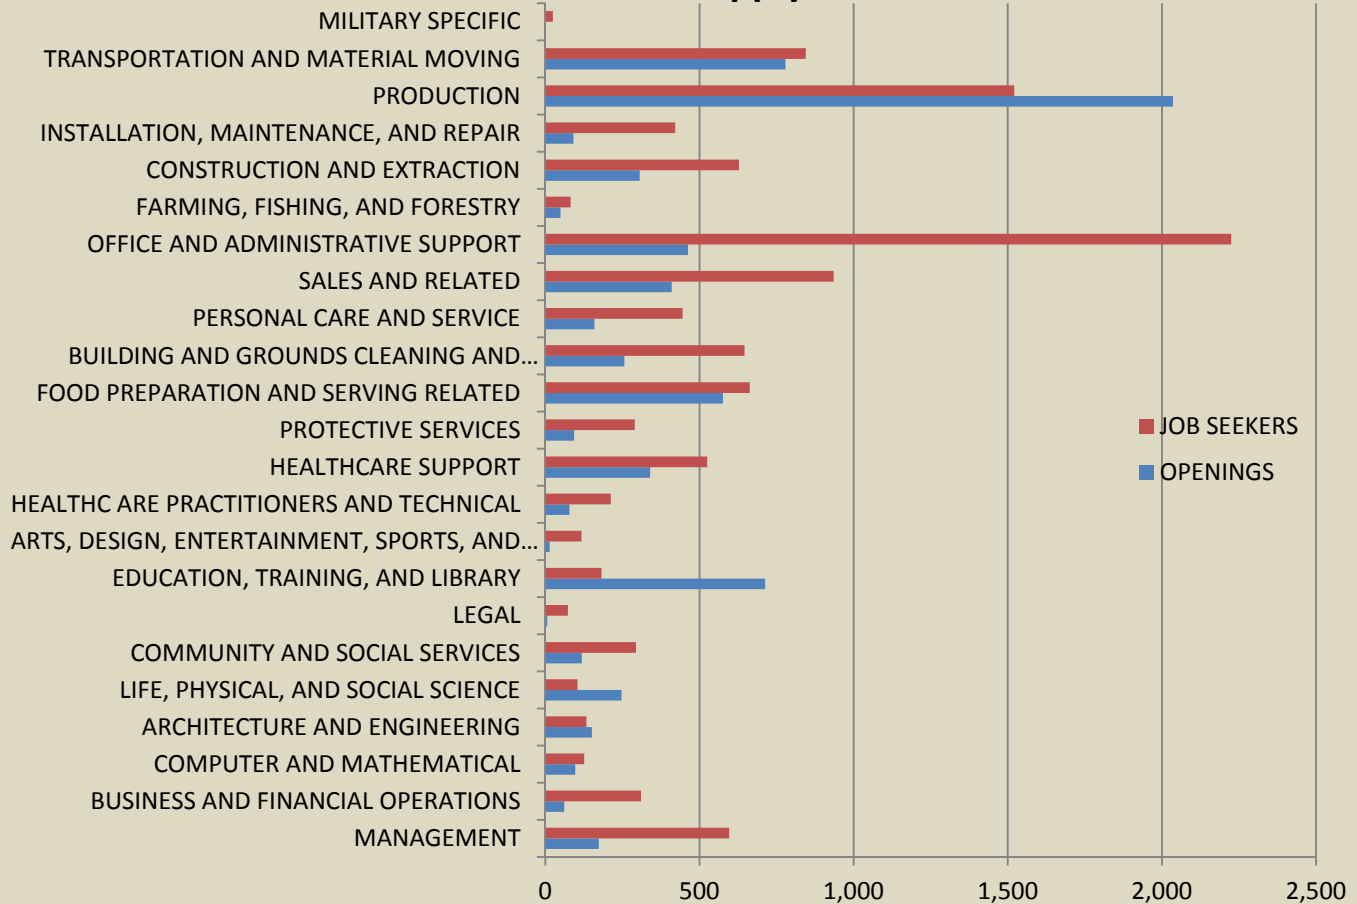

## December 2016 - Supply and Demand

OCCUPATIONAL CATEGORY	OPENINGS	JOB SEEKERS
MANAGEMENT	173	596
BUSINESS AND FINANCIAL OPERATIONS	61	310
COMPUTER AND MATHEMATICAL	97	126
ARCHITECTURE AND ENGINEERING	151	133
LIFE, PHYSICAL, AND SOCIAL SCIENCE	247	104
COMMUNITY AND SOCIAL SERVICES	118	294
LEGAL	6	73
EDUCATION, TRAINING, AND LIBRARY	713	182
ARTS, DESIGN, ENTERTAINMENT, SPORTS, AND MEDIA	14	117
HEALTHCARE PRACTITIONERS AND TECHNICAL	78	212
HEALTHCARE SUPPORT	340	525
PROTECTIVE SERVICES	93	290
FOOD PREPARATION AND SERVING RELATED	576	663
BUILDING AND GROUNDS CLEANING AND MAINTENANCE	256	646
PERSONAL CARE AND SERVICE	159	445
SALES AND RELATED	410	935
OFFICE AND ADMINISTRATIVE SUPPORT	463	2,225
FARMING, FISHING, AND FORESTRY	49	82
CONSTRUCTION AND EXTRACTION	306	628
INSTALLATION, MAINTENANCE, AND REPAIR	91	421
PRODUCTION	2,036	1,521
TRANSPORTATION AND MATERIAL MOVING	779	845
MILITARY SPECIFIC		24