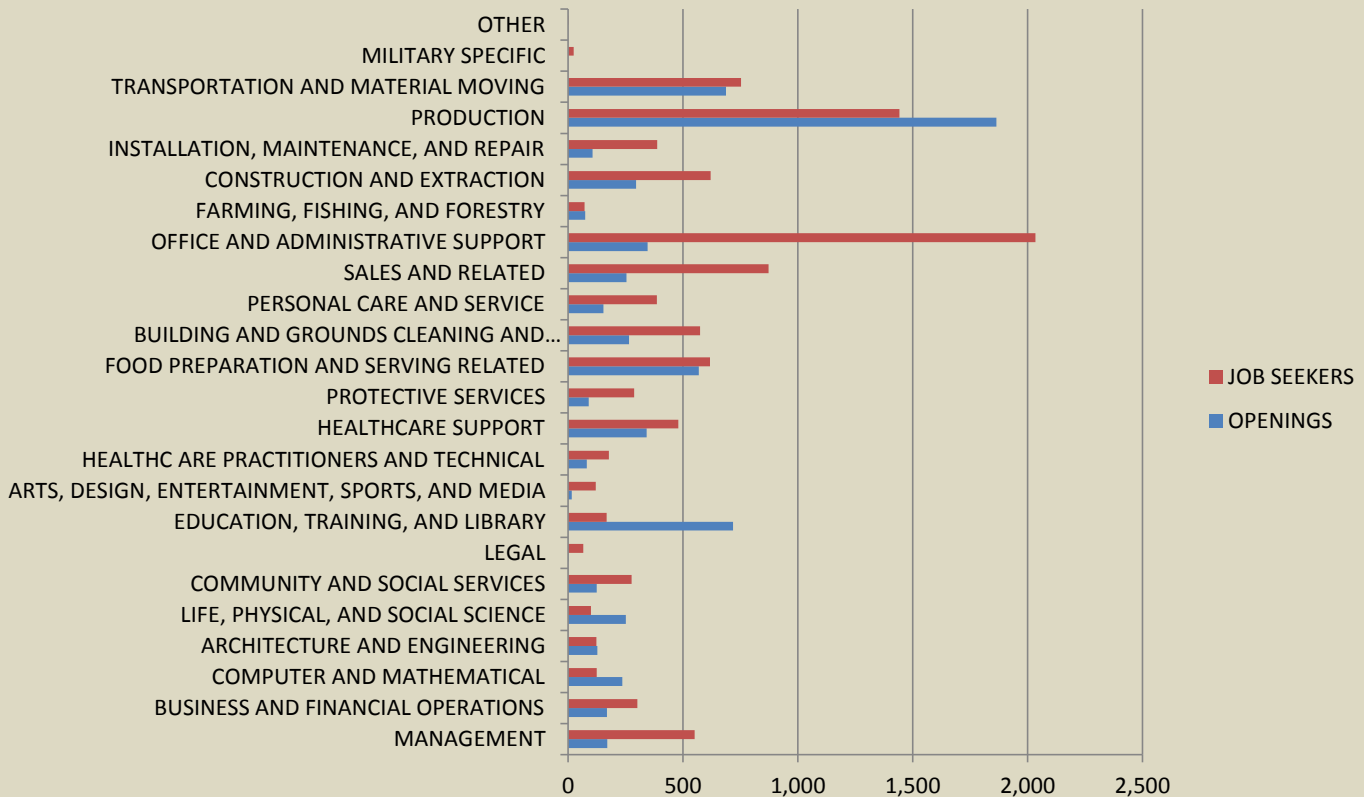

Supply and Demand - January 2017

OCCUPATIONAL CATEGORY	OPENINGS	JOB SEEKERS
MANAGEMENT	170	551
BUSINESS AND FINANCIAL OPERATIONS	169	302
COMPUTER AND MATHEMATICAL	236	124
ARCHITECTURE AND ENGINEERING	127	123
LIFE, PHYSICAL, AND SOCIAL SCIENCE	252	99
COMMUNITY AND SOCIAL SERVICES	124	277
LEGAL	2	66
EDUCATION, TRAINING, AND LIBRARY	718	168
ARTS, DESIGN, ENTERTAINMENT, SPORTS, AND MEDIA	16	121
HEALTHCARE PRACTITIONERS AND TECHNICAL	81	178
HEALTHCARE SUPPORT	342	480
PROTECTIVE SERVICES	90	288
FOOD PREPARATION AND SERVING RELATED	569	617
BUILDING AND GROUNDS CLEANING AND MAINTENANCE	265	575
PERSONAL CARE AND SERVICE	154	387
SALES AND RELATED	254	873
OFFICE AND ADMINISTRATIVE SUPPORT	346	2,034
FARMING, FISHING, AND FORESTRY	75	71
CONSTRUCTION AND EXTRACTION	296	621
INSTALLATION, MAINTENANCE, AND REPAIR	106	388
PRODUCTION	1,864	1,442
TRANSPORTATION AND MATERIAL MOVING	688	753
MILITARY SPECIFIC		24
OTHER		1